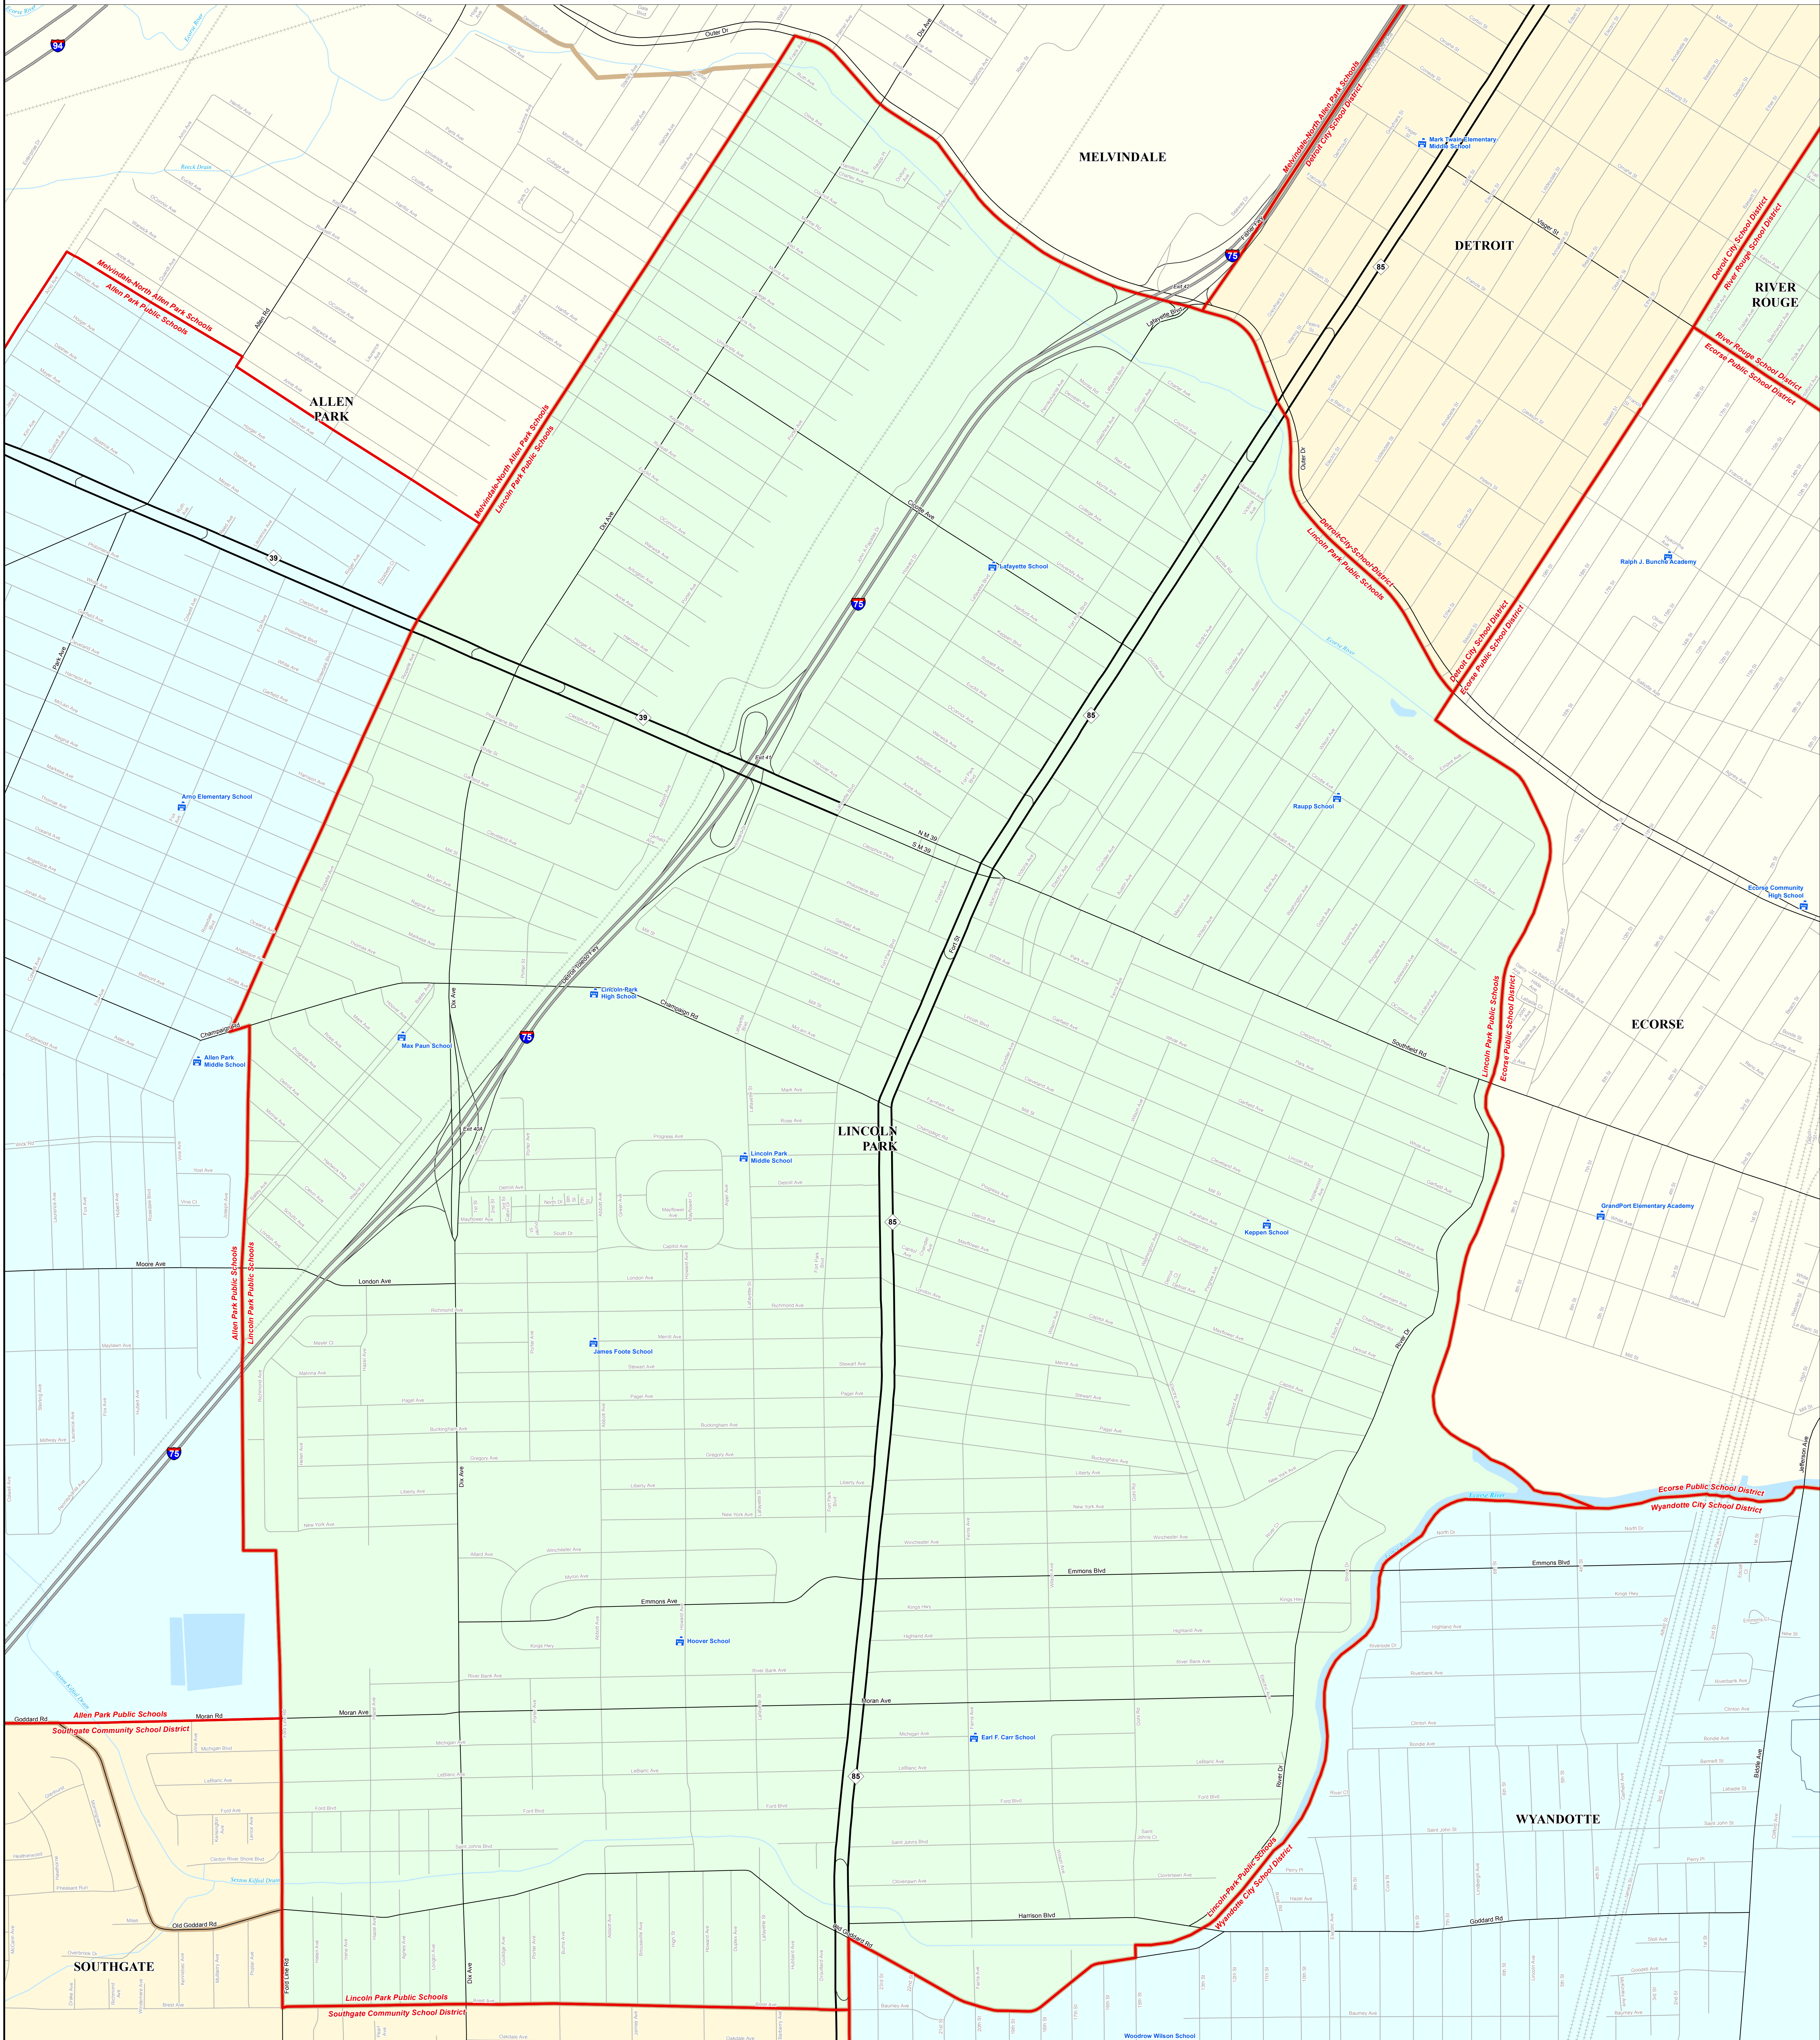

LINCOLN PARK PUBLIC SCHOOLS

Wayne RESA

0 0.25 0.5 1 Miles

*Note: Non K-12 School Districts identified with Asterisk (*) in Name

11/14/13

Legend	
School District	Unincorporated Place
County	School
City	Water Feature
Township	River, Stream, or Drain
Village	Railroad
Census Designated Place	Freeway
	Primary Road
	Local Road

Source: Michigan Geographic Framework, v13a